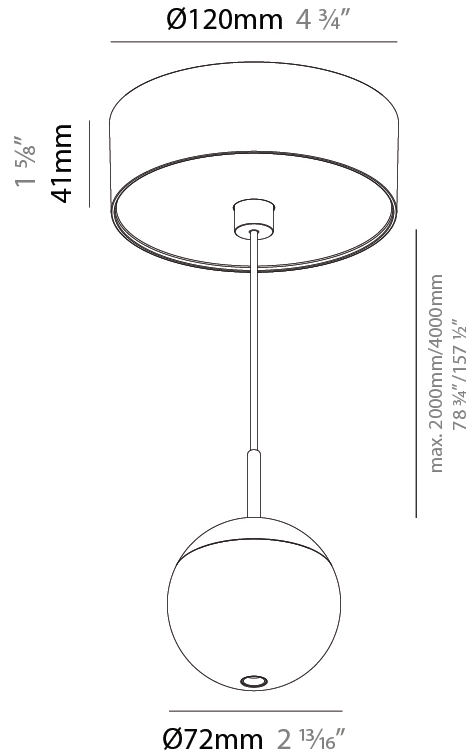

GENERAL

Series: Snooker
Subseries: Snooker Monopoint Surface Canopy
Brand: Prolight
Division: Architectural
Mounting Type: Suspension
Mounting Location: Ceiling
Subcategory: Pendant

PHYSICAL

Shape: Round
Diameter (mm): 72
Diameter (in): 2 ¹³/₁₆
Height (mm): 72
Height (in): 2 ¹³/₁₆
Max. Overall Height (mm): 2072
Max. Overall Height (in): 81 ⁹/₁₆
Light Distribution: Downlight
Weight (kg): 0.745
Weight (lbs): 1.642
Fixture Finish: SSR / BKV / CWI / CRY / HAB / UFT / ITA / RUA / FTG / MYG / LOD / PUS / FRO / FUP / KIA / POP / BLS / SPG / MEY / GOH / GUM / CHC / COM / ABZ / JAG / OBR / MOS / ROR
Fixture Material: Aluminum Die Cast
Cable Details: 2000mm or 4000mm Cable - Color Options: Black / White / Orange / Red / Green

ELECTRICAL

Lamp Type: LED (Zhaga Standard)
Input Wattage (W): 6.6
Total Output Wattage (W): 6
Dimming: Tri-Mode (Non-Dimming and Phase Dimming (120Vac only) and 0-10V Dimming)
Driver Included: Yes
Driver Location: External
Driver Type: Constant Current - Universal
Driver Class: Class 2
Housing: ENCP3 w/quick connect
Input Voltage (V): 120 - 277
Constant Current (MA): 500

LED

Color Temperature (°K): 2700 / 3000 / 4000
Max. Delivered Lumen (lm): 310 / 328 / 356
Nominal Lumen (lm): 460 / 487 / 528
CRI: >90 CRI
Efficiency (%): 60
Lamp Life (hrs): 50000

OPTICAL

Optic°: 32 / 58

RATINGS AND CERTIFICATIONS

Certified By: Certified for North American Standards
IP rating: IP20

PROJECT
TYPE
SPECIFIER
QUANTITY
DATE