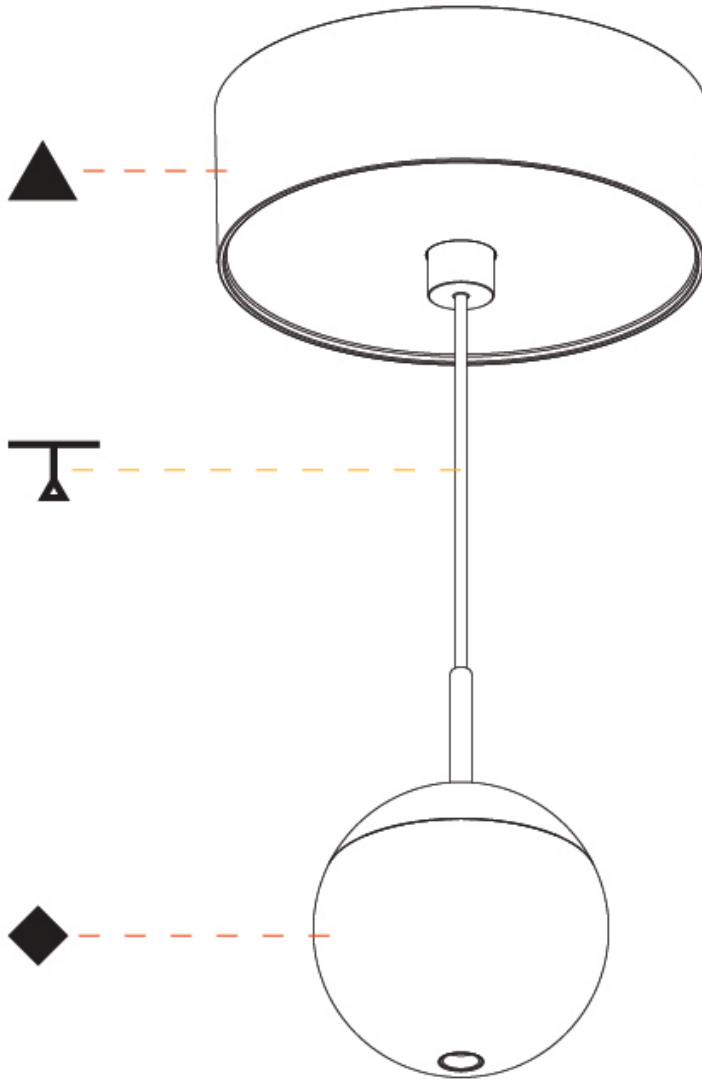

GENERAL

Series: Snooker
Subseries: Snooker Monopoint Surface Canopy
Brand: Prolight
Division: Architectural
Mounting Type: Suspension
Mounting Location: Ceiling
Subcategory: Pendant

PHYSICAL

Shape: Round
Diameter (mm): 72
Diameter (in): 2 ¹³/₁₆
Height (mm): 72
Height (in): 2 ¹³/₁₆
Max. Overall Height (mm): 2072
Max. Overall Height (in): 81 ⁹/₁₆
Light Distribution: Downlight
Weight (kg): 0.745
Weight (lbs): 1.642
Fixture Finish: SSR / BKV / CWI / CRY / HAB / UFT / ITA / RUA / FTG / MYG / LOD / PUS / FRO / FUP / KIA / POP / BLS / SPG / MEY / GOH / GUM / CHC / COM / ABZ / JAG / OBR / MOS / ROR
Fixture Material: Aluminum Die Cast
Cable Details: 2000mm or 4000mm Cable - Color Options: Black / White / Orange / Red / Green

A

SNOOKER MONOPOINT SURFACE CANOPY SUSPENSION

A30828-

base number Color Finishes Finishes Cable Shine Ring
Temperature (Diamond) (Triangle) Color/Length

- To build a product code in our configurator select the specify button on the base model # product page
- To build a manual product code on this datasheet choose from the options listed below in blue font and add the suffix to the base model #

GENERAL

Series: Snooker
Subseries: Snooker Monopoint Surface Canopy
Brand: Prolicht
Division: Architectural
Mounting Type: Suspension
Mounting Location: Ceiling
Subcategory: Pendant

PHYSICAL

Shape: Round
Diameter (mm): 72
Diameter (in): 2 ¹³/₁₆
Height (mm): 72
Height (in): 2 ¹³/₁₆
Max. Overall Height (mm): 2072
Max. Overall Height (in): 81 ³/₁₆
Light Distribution: Downlight
Weight (kg): 0.76
Weight (lbs): 1.676
Diffuser: Shine Ring - White / Yellow / Orange / Red / Blue / Green
Fixture Finish: SSR / BKV / CWI / CRY / HAB / UFT / ITA / RUA / FTG / MYG / LOD / PUS / FRO / FUP / KIA / POP / BLS / SPG / MEY / GOH / GUM / CHC / COM / ABZ / JAG / OBR / MOS / ROR
Fixture Material: Aluminum Die Cast
Cable Details: 2000mm or 4000mm Cable - Color Options: Black / White / Orange / Red / Green